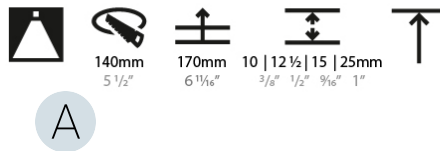

ELECTRICAL

Lamp Type: LED (Zhaga Standard)
Input Wattage (W): 13.2 / 16.5
Total Output Wattage (W): 12.1 / 14.7
Dimming: Tri-Mode (Non-Dimming and Phase Dimming (120Vac only) and 0-10V Dimming)
Driver Included: No
Driver Location: Recessed Housing
Driver Type: Constant Current - Universal
Driver Class: Class 2
Housing: See components
Input Voltage (V): 120 - 277
Constant Current (MA): 350

LED

Number of LEDs: 1
Color Temperature (°K): 2700 / 3000 / 3500 / 4000
Max. Delivered Lumen (lm): 814 / 877 / 911 / 930
Nominal Lumen (lm): 1246 / 1342 / 1396 / 1424
CRI: >90 CRI
Efficiency (%): 90.5
Lamp Life (hrs): 50000
Upon Request: RGB-W Tunable White Special Color Temperature Special LED

OPTICAL

Reflector°: 10
Optic°: Lens Pack - No Lens / Linear Spread Lens / Honeycomb / Spread Lens
Upon Request: Special Beam Angles

RATINGS AND CERTIFICATIONS

382, F 416-247-9319, www.zaneen.com
Certified and Compliant for North American Standards
IP rating: IP20